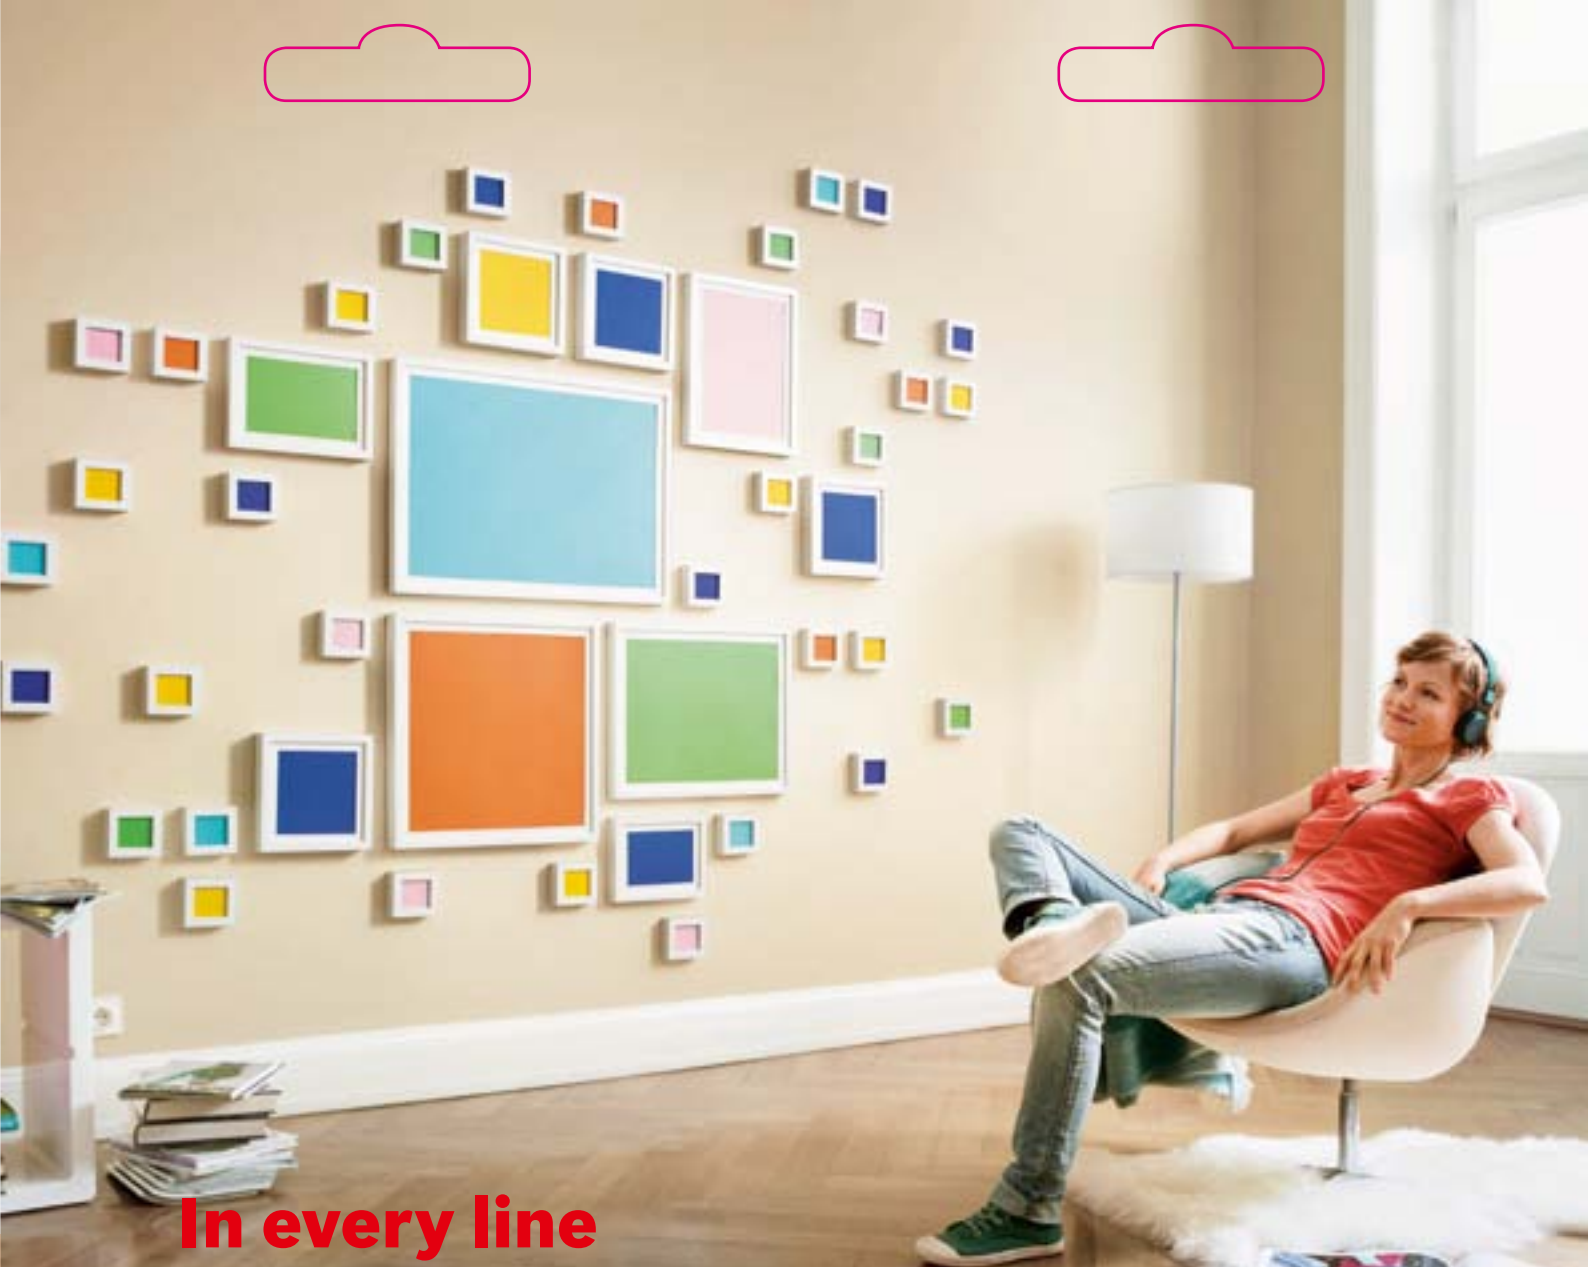

In every line a masterpiece.

With the Quigo you will never stray even a centimetre from your plans. Whether diagonal or straight: every picture, every tile, every stroke of paint and every piece of wallpaper will blend seamlessly into your creative concept. And the results will be impressive.