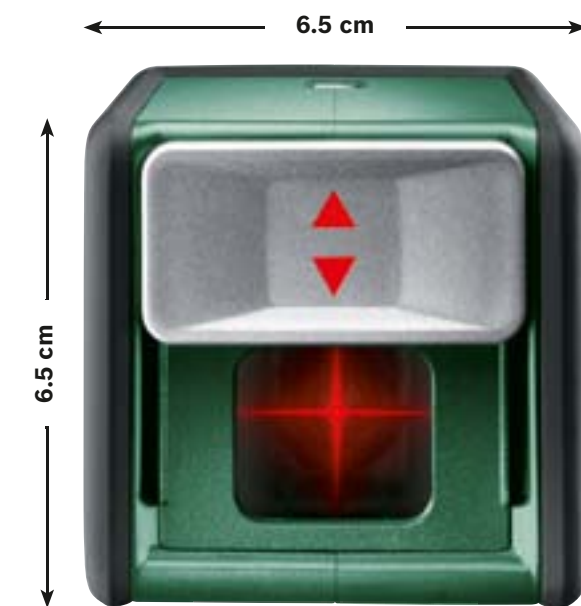

This practical cross line laser is ready for you to use in only a few seconds and projects a laser cross onto any wall. This cross has vertical and horizontal reference lines that automatically self-align. If you want to align something diagonally, you can use the Quigo's incline function to also work with laser lines that are diagonal and always straight. This ensures that there are no crooked lines in your designs.

Your biggest helper is only 6.5 cm small.

Paint, tiles, shelves, wallpaper or pictures – whatever you want to put on the wall, the Quigo will help you to get it precisely level. This small cross line laser is self-levelling, which means that it automatically aligns its laser beam. The Quigo therefore provides absolutely horizontal and vertical reference lines in seconds.

ON/OFF SWITCH

Easy to switch on and off by simply sliding the protective cover.

LED DISPLAY

Automatic indication by means of flashing LED display when the laser cross is not aligned, and a continuous LED when the lifetime of the battery is less than 1 hour.

SELF-LEVELLING

Automatic alignment of the laser cross for perfectly straight reference lines.

WORKING RANGE

Large working range of up to 7 m.

COMPACT HOUSING

Ultra compact and handy housing with outer dimension of only 6.5 cm.