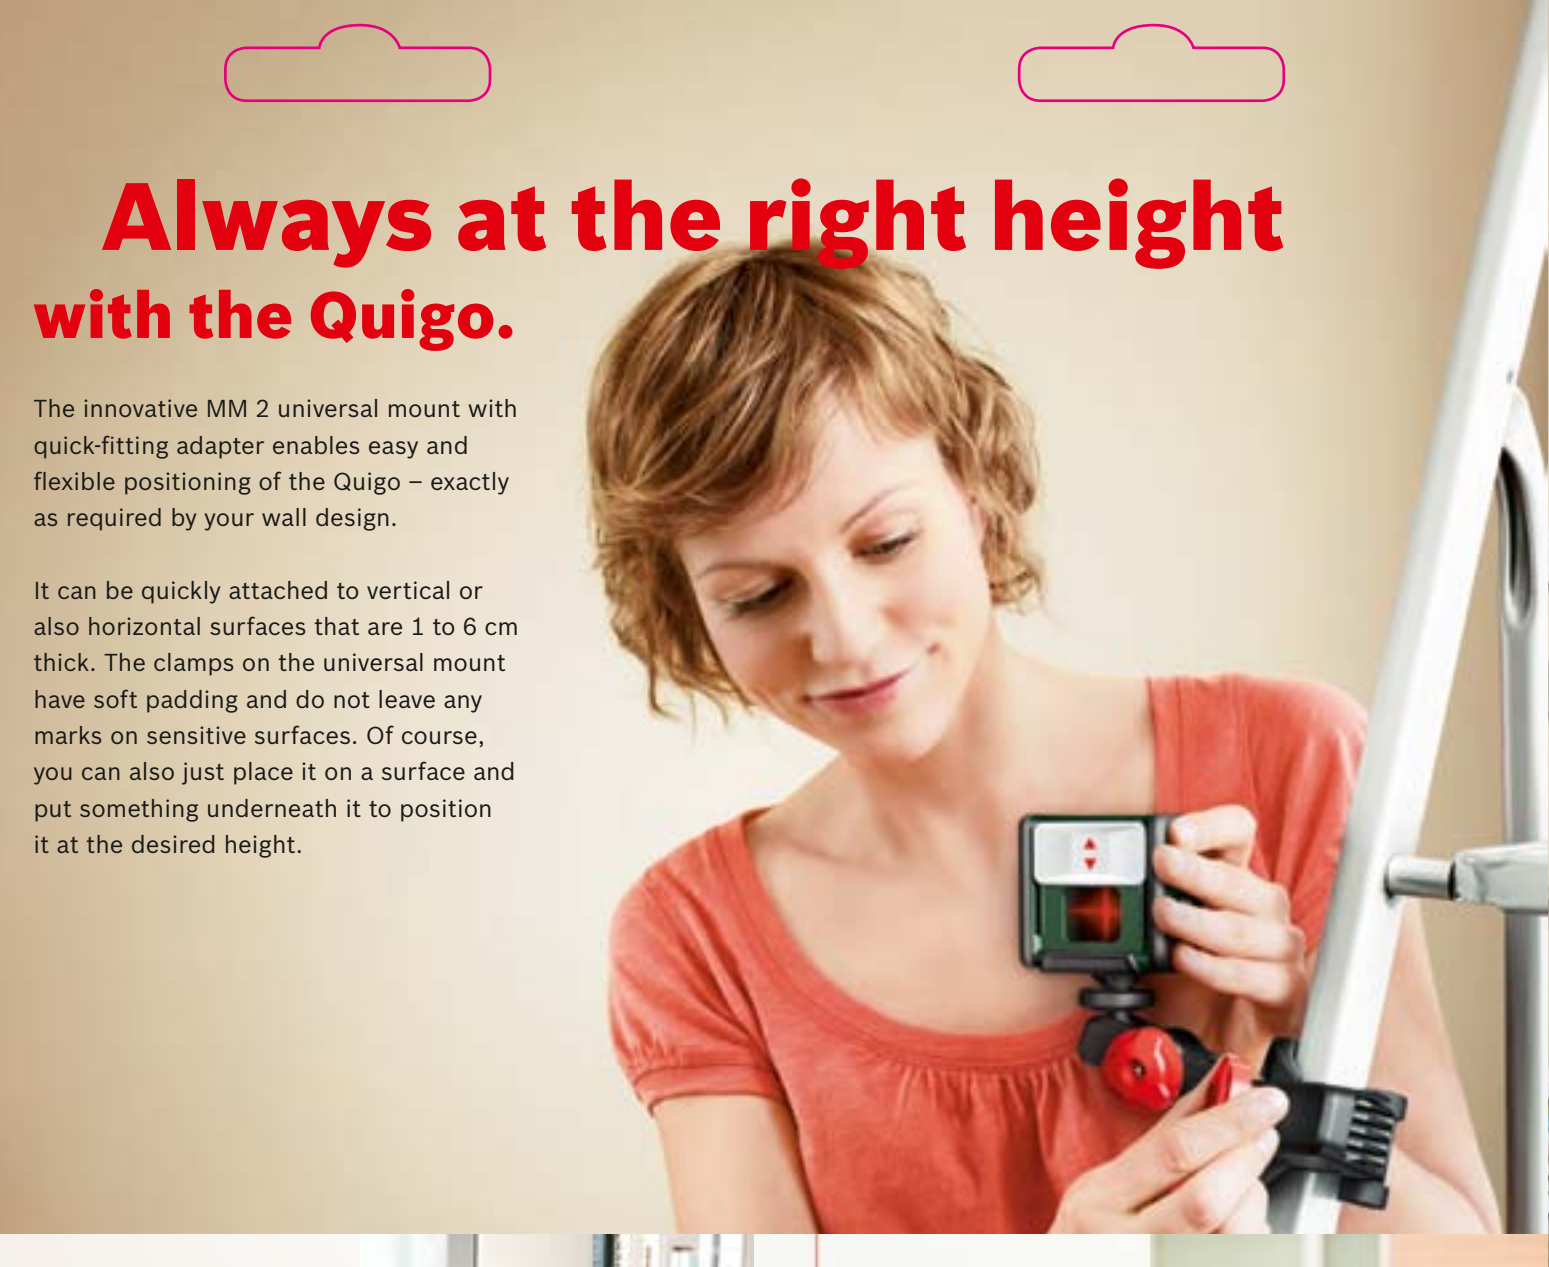

ON/OFF SWITCH

Easy to switch on and off by simply sliding the protective cover.

LED DISPLAY

Automatic indication by means of flashing LED display when the laser cross is not aligned, and a continuous LED when the lifetime of the battery is less than 1 hour.

SELF-LEVELLING

Automatic alignment of the laser cross for perfectly straight reference lines.

WORKING RANGE

Large working range of up to 7 m.

COMPACT HOUSING

Ultra compact and handy housing with outer dimension of only 6.5 cm.

MM 2 UNIVERSAL MOUNT

Holder with soft clamps and adapter plate for quick and flexible fixing.

For perfect alignment on any wall.

Model	Bosch Quigo
Laser diode	10 mW
Fan angle	60°
Clamping capacity	1 – 6 cm
Working range	7 m
Levelling time	6 s
Weight	0.25 kg
Incline function	✓
Battery warning	✓

Always at the right height with the Quigo.

The innovative MM 2 universal mount with quick-fitting adapter enables easy and flexible positioning of the Quigo – exactly as required by your wall design.

It can be quickly attached to vertical or also horizontal surfaces that are 1 to 6 cm thick. The clamps on the universal mount have soft padding and do not leave any marks on sensitive surfaces. Of course, you can also just place it on a surface and put something underneath it to position it at the desired height.