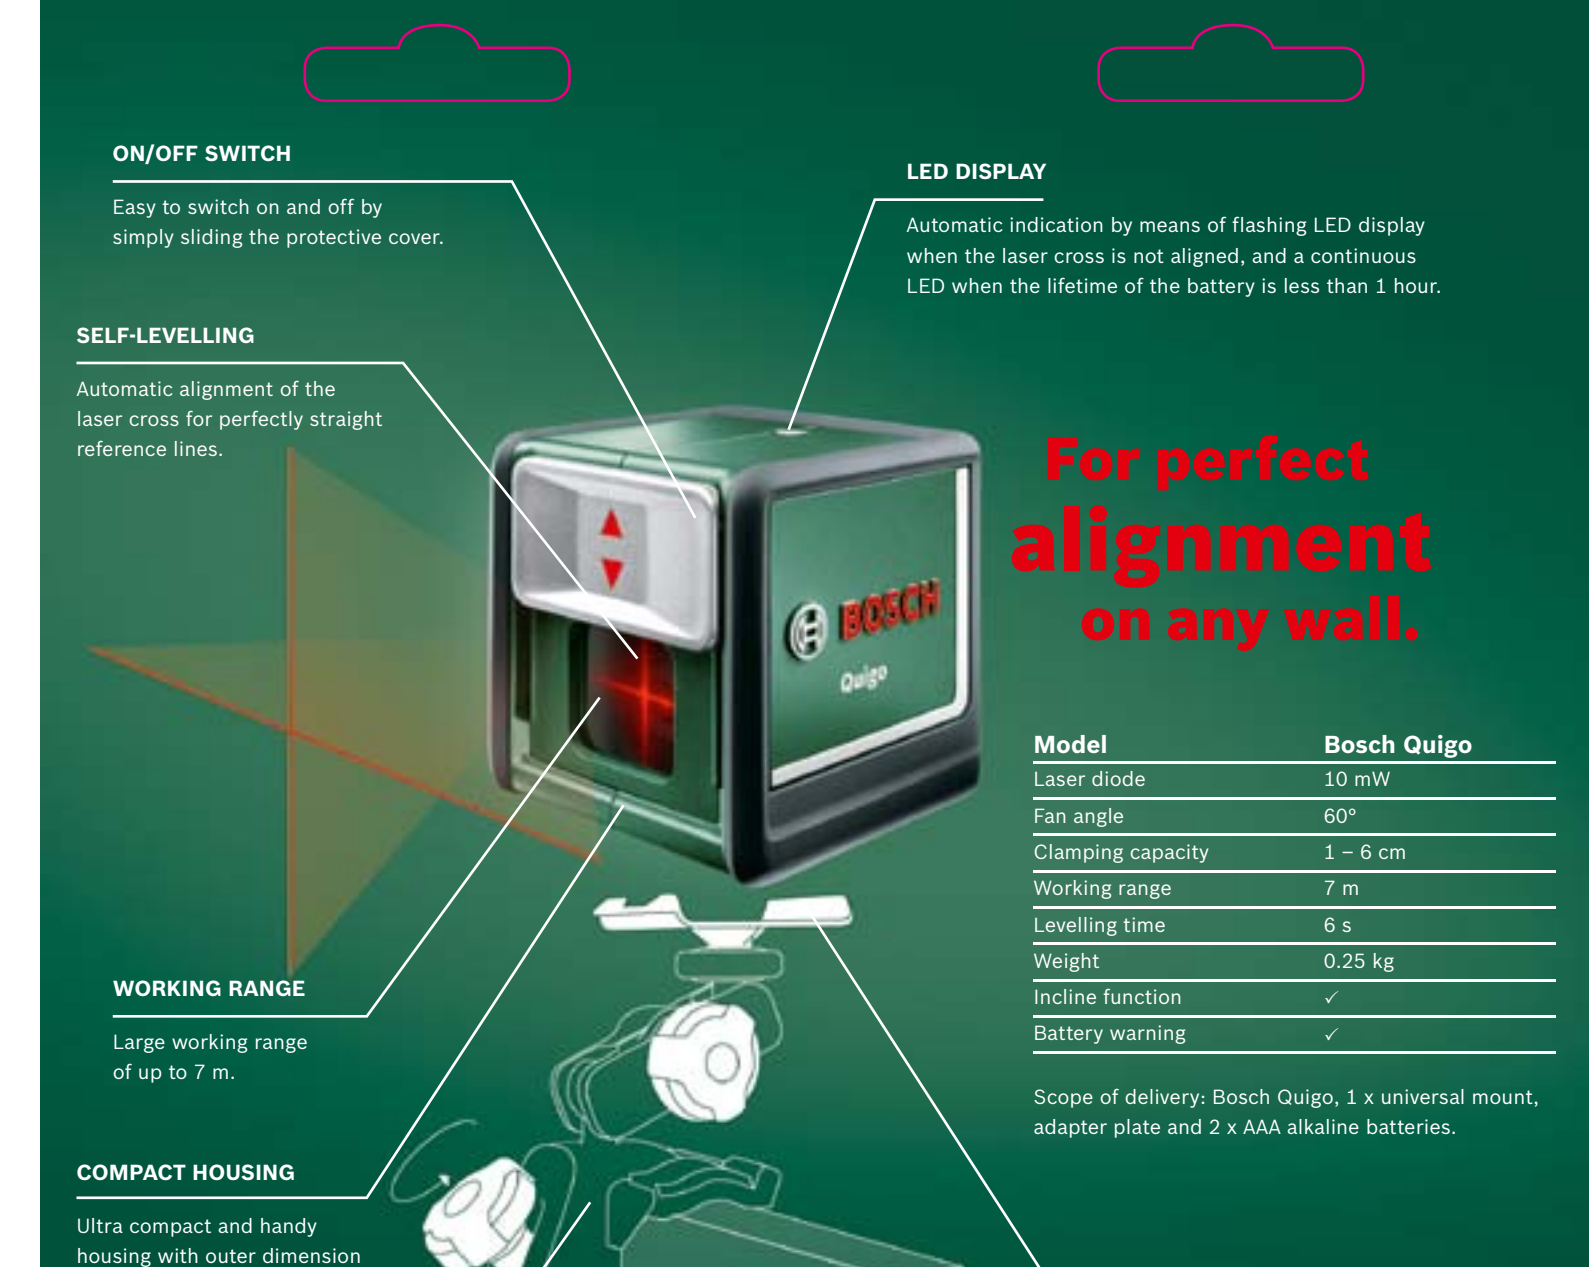

This practical cross line laser is ready for you to use in only a few seconds and projects a laser cross onto any wall. This cross has vertical and horizontal reference lines that automatically self-align. If you want to align something diagonally, you can use the Quigo's incline function to also work with laser lines that are diagonal and always straight. This ensures that there are no crooked lines in your designs.

Your biggest helper is only 6.5 cm small.

Paint, tiles, shelves, wallpaper or pictures – whatever you want to put on the wall, the Quigo will help you to get it precisely level. This small cross line laser is self-levelling, which means that it automatically aligns its laser beam. The Quigo therefore provides absolutely horizontal and vertical reference lines in seconds.

Life size illustration

Open to start.

Ready for use in seconds.

The on/off switch doubles as a protective cover. Simply slide it up and within a few seconds the Quigo will automatically align its beam and the laser cross will appear. You can then start to implement your ideas just the way you imagined them.

ON/OFF SWITCH

Easy to switch on and off by simply sliding the protective cover.

LED DISPLAY

Automatic indication by means of flashing LED display when the laser cross is not aligned, and a continuous LED when the lifetime of the battery is less than 1 hour.